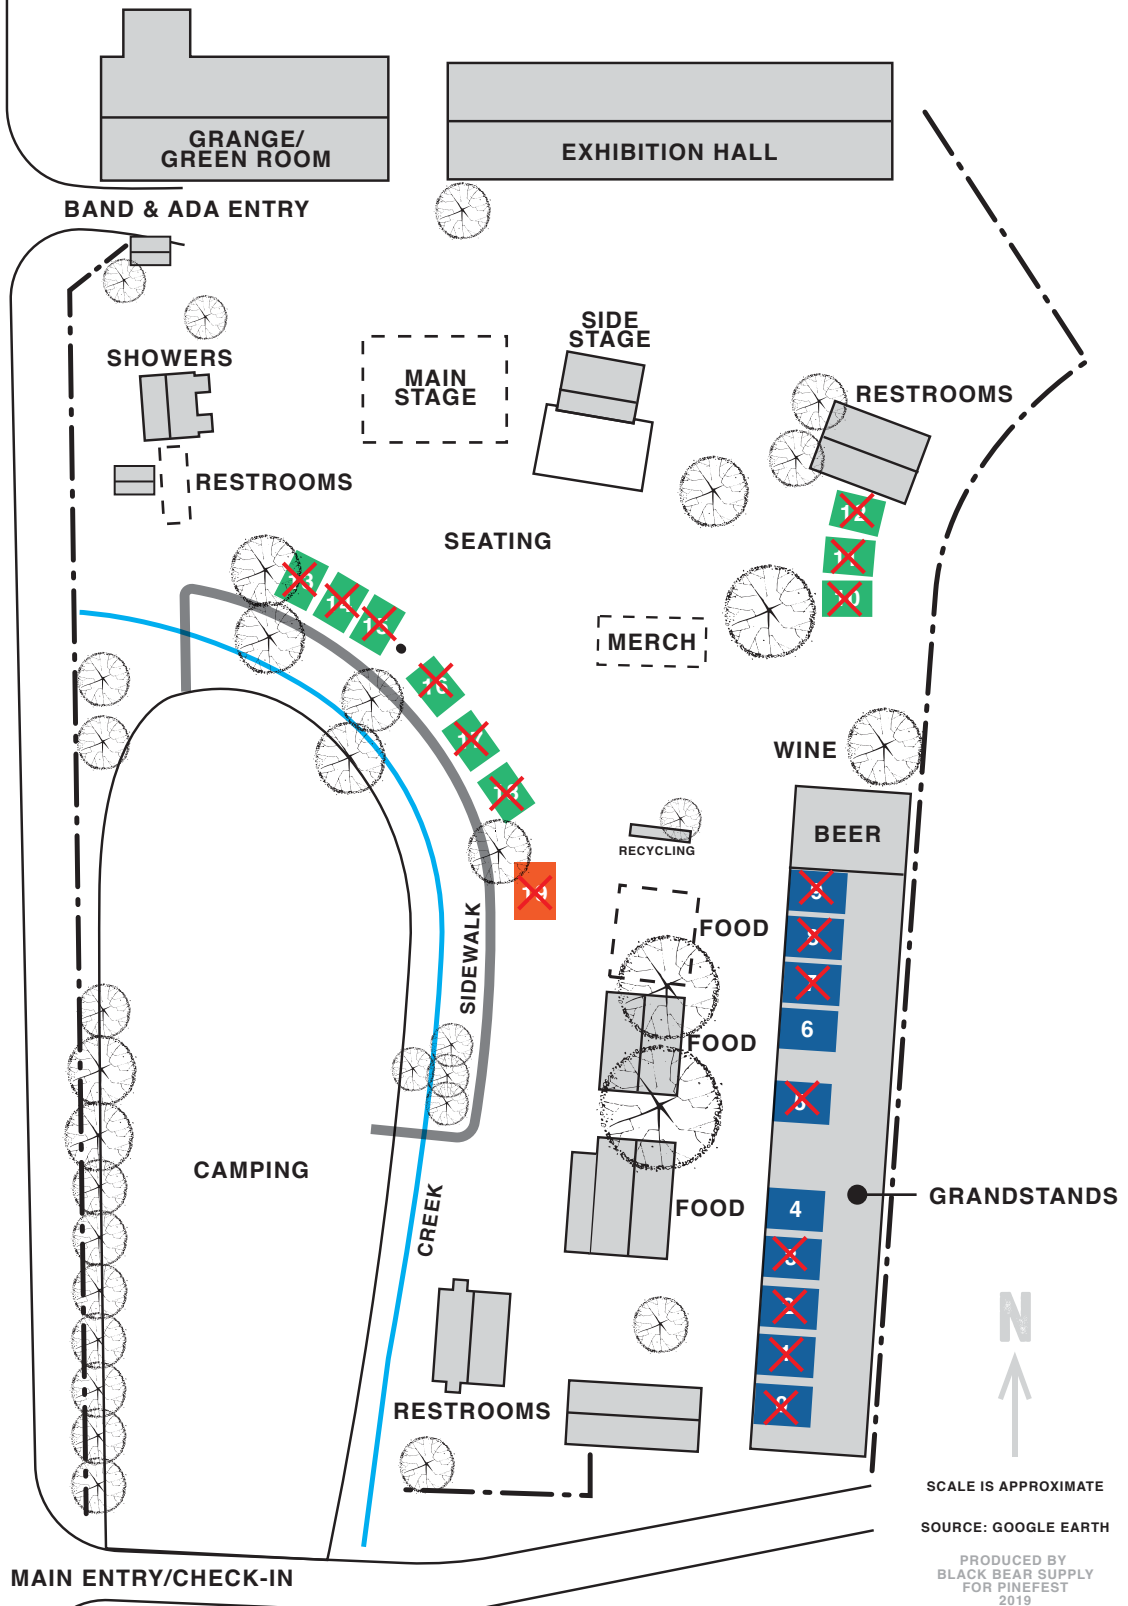

# PINE FEST

MUSIC FESTIVAL

# VENDOR MAP

PINE VALLEY FAIRGROUNDS . HALFWAY, OR

FAIRGROUNDS ROAD

12' X 16' SPACE (UNCOVERED)

VAN SPACE

11.5' x 9' SPACE ENCLOSED BOOTH (UNDER GRANDSTANDS)